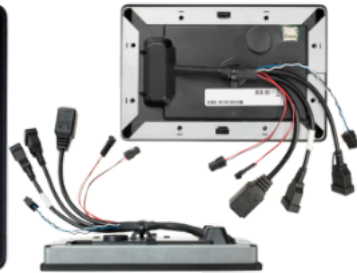

IOT SMART PANEL PC

IP65 PROTECTED AND FANLESS EMBEDDED HMI TOUCHPANEL FOR IOT AND WEB APPLICATIONS

SMART PANEL PC
IOT CONNECTED

OUR OFFER

- IoT platform
- IoT framework
- IoT cloud connector
- IoT cloud services
- Over the air update
- Connectivity services
- Embedded system engineering
- Software und IoT engineering

COMPLETE PANEL PC SOLUTION

- IP65 HMI glass touch front
- 7.0" WVGA industrial TFT display
- Multitouch PCAP EETI
- Arm® Cortex®-A9 SBC
- Ethernet, PoE
- Flexible cable adaption
- Individual adaptions

SOPHISTICATED BSP